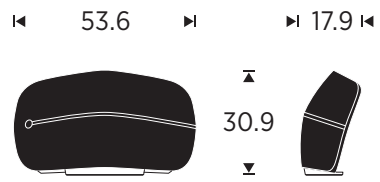

BeoPlay A6

BeoPlay A6, floor mount

BeoPlay A6, wall mount