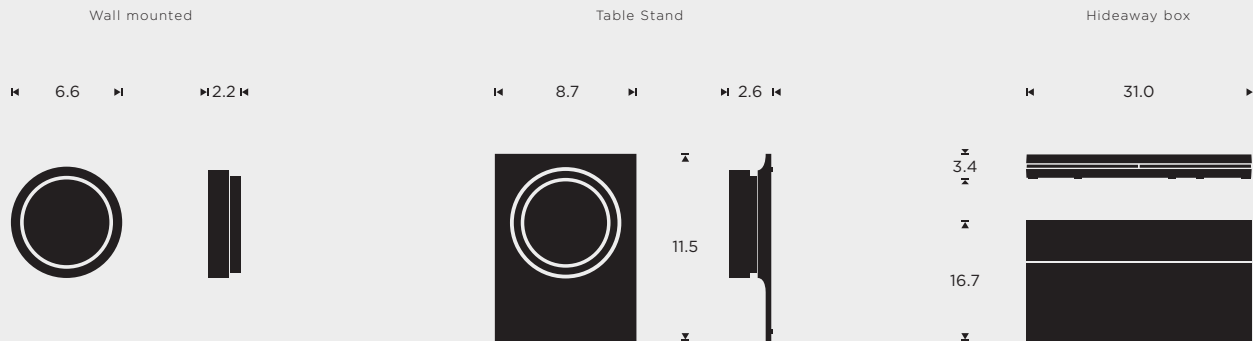

MEASUREMENTS

in cm

bang-olufsen.com/beosound-essence

SPECIFICATIONS

Designer

Frackenspohl Poulheim

Placement options

Remote: Wall mounted or table stand
Hideaway box: Anywhere near the speakers

Supported audio formats

MP3, WMA, AAC, ALAC, FLAC, WAV, AIFF
Standard sample rates up to 192 kHz, stereo and up to 24 bit
Note: WMA lossless is not supported

Hideaway box connections

2 x Power Link sockets (RJ45) with two channels in each for connection of speakers
1 x Line-in (RCA) with sensing
1 x Ethernet
1 x IR
1 x Power

You can have up to five BeoSound Essence Remotes connected to one system

Connections

Between hideaway box and remote:
Wireless (Bluetooth Low Energy)
The hideaway box and the BeoSound Essence Remote will generally be fully operational when located in a square room of up to 9x9 meters.
Between hideaway box and home network:
WiFi: 802.11 b/g/n (2.4 GHz & 5 GHz)

Connection between hideaway box and speakers

Wired. If you would like a wireless connection between the BeoSound Essence and your wireless enabled speakers with Immaculate Wireless Sound, just add BeoLab Transmitter 1 to your setup.

FEATURES

Ready for wireless BeoLink Multiroom sound

If you are looking to design a wireless setup around BeoSound Essence, you have the opportunity to combine it with a range of our BeoLink Multiroom products to enjoy the convenience, freedom and flexibility of wireless sound. BeoLink Multiroom technology is integrated and ready.

BeoLink Multiroom
Apple AirPlay
DLNA - DMR
Bluetooth 4.0
Spotify Connect*
Deezer*
QPlay 2.0*
TuneIn Internet radio*

*market dependent

Spotify

11.2015V02