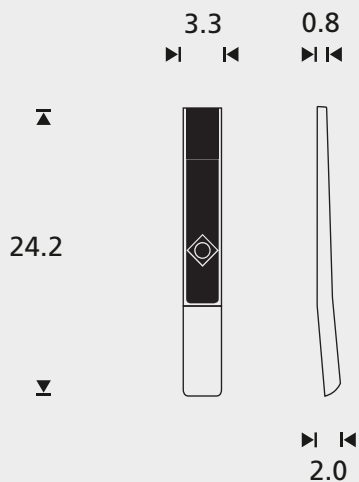

BeoRemote One is crafted from a single, extruded piece of aluminium and has a surprisingly slim feel to it.

BANG & OLUFSEN

MEASUREMENTS

in cm

bang-olufsen.com/beoremote-one

SPECIFICATIONS/FEATURES

Designer	Dimensions/weight	
Torsten Valeur David Lewis Designers	33mm x 243mm x 16mm/144g	
Display resolution/colour	Control	Batteries
OLED, monochrome, 1.3" aspect ratio 1:1 128x128 pixels.	2way control status via Bluetooth 4.0 BLE standard (frequencies 2.4-2.5Ghz) 1 way control of legacy Bang & Olufsen products via IR (frequencies 455 kHz)	2 x AAA batteries
Language		
14 languages		